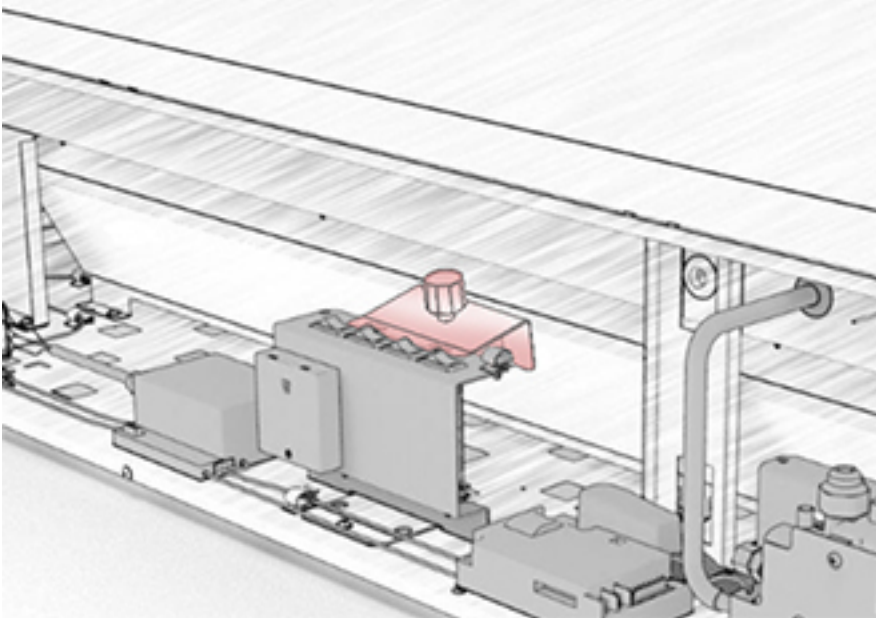

Allume models - Optional premium dual blower system with 300 CFM and quiet operation

- Temperature controlled
- Rheostat located with other controls