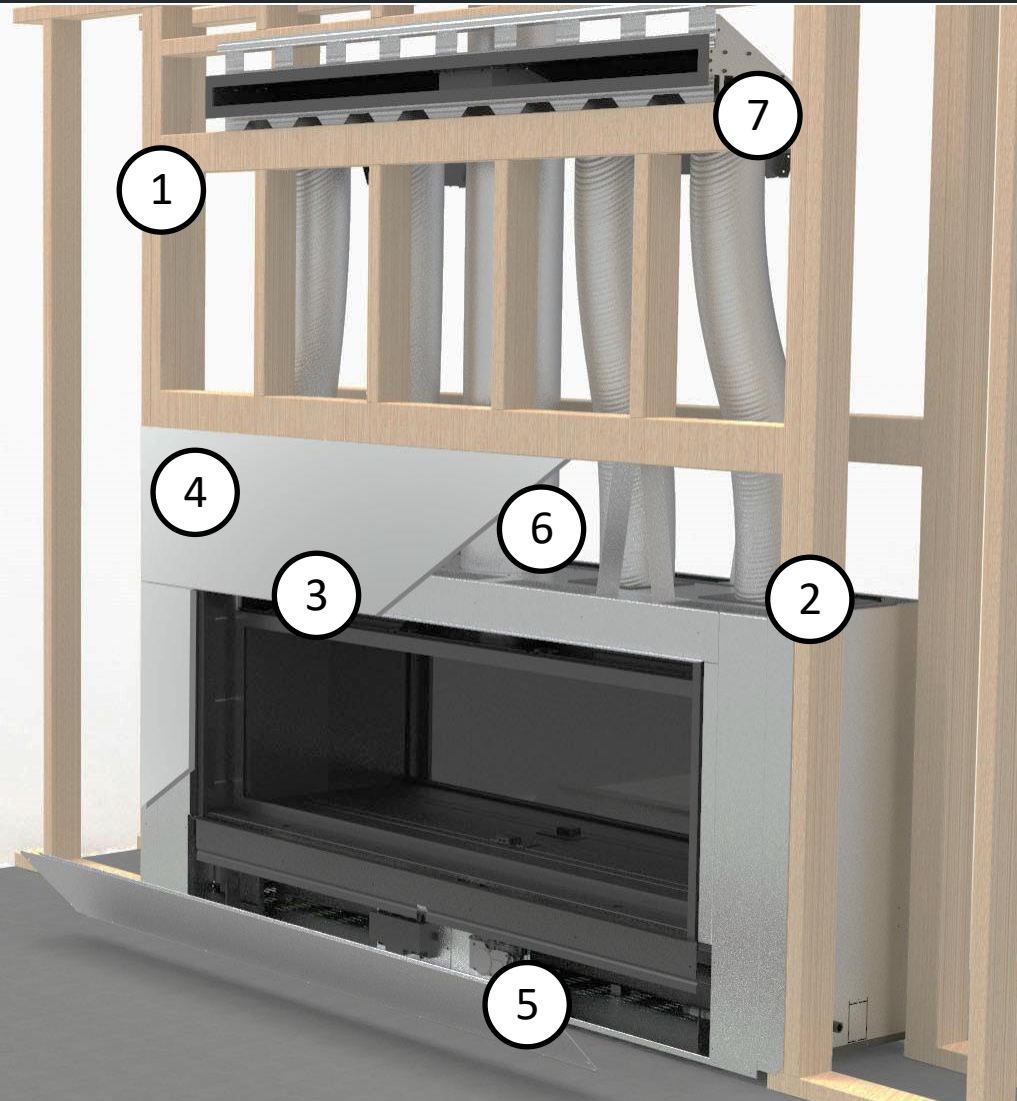

72" & 84" models bring all the stylish features & options that make the 60" great, allowing for ultimate versatility.

- Tall 16" Glass
- Multiple interior options to customize the look
- Quick & simple glass door & barrier installation
- 6DVL venting system
- Reduced minimum ceiling & vent height
- Straight forward See-Thru Kit installation
- Impressive dual blowers

1. Standard stick framing
2. Unit slides straight back in framing for easy install
3. Built in tile stops
4. Includes full non-combustible board facing
5. Removable bottom panel for valve and blower access
6. IHP 6DVL Venting System
7. HeatFlo heat management system

Adding an optional HeatFlo kit is required if a TV is to be installed above the fireplace

- Min. 12” between fireplace & TV
- No mantle required
- Flush mount or TV pocket both supported

HeatFlo framing configurations for flush wall or TV pocket

- Temperature controlled
- Rheostat located with other controls

Optional See-Thru kit includes:

- Ceramic Glass Door
- Barrier
- Tile Stops
- Top Stand-offs
- Nailing Flanges
- Controls Access Cover
- Non-Combustible Facing
- Visibility obstructers
 - to block view to open space across the top of the unit