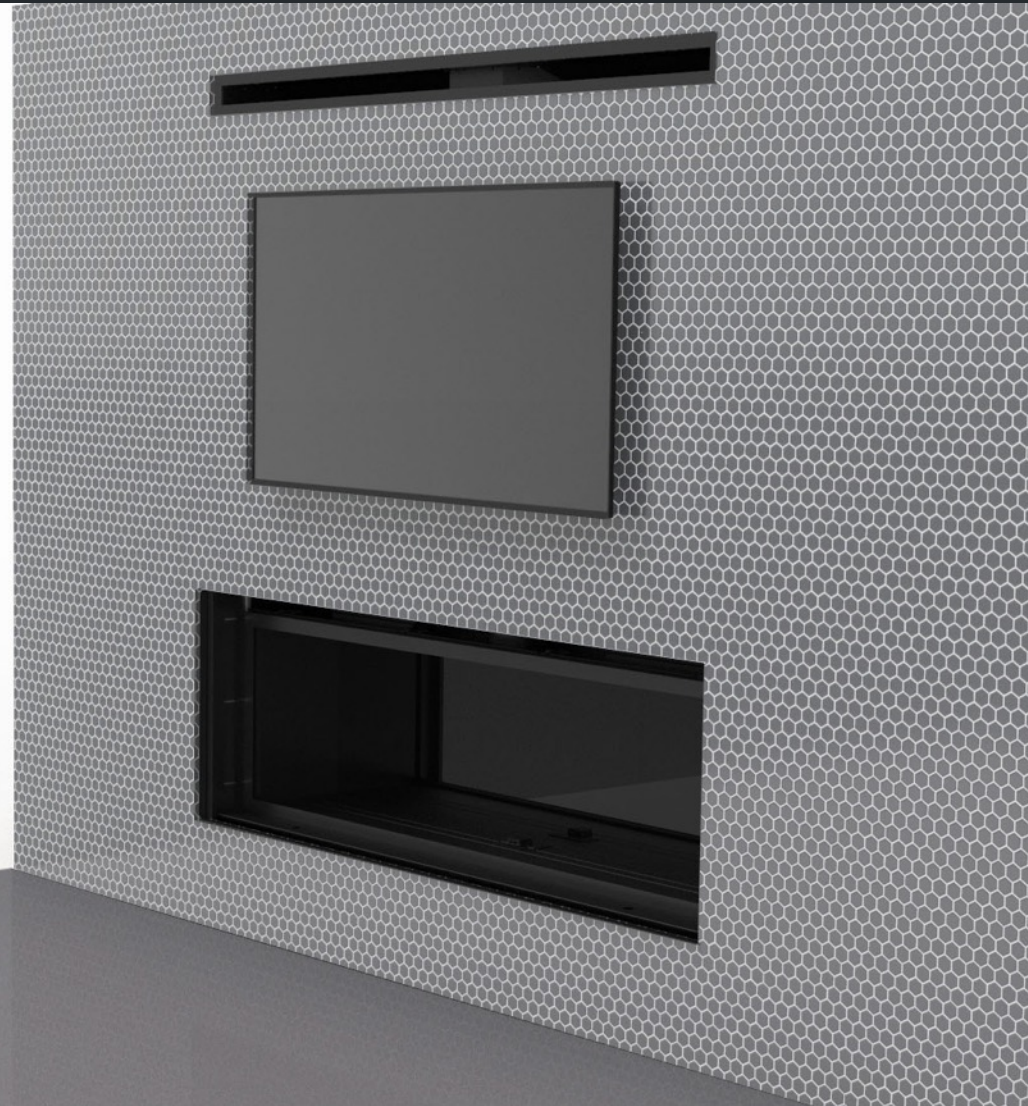

72" & 84" models bring all the stylish features & options that make the 60" great, allowing for ultimate versatility.

- Tall 16" Glass
- Multiple interior options to customize the look
- Quick & simple glass door & barrier installation
- 6DVL venting system
- Reduced minimum ceiling & vent height
- Straight forward See-Thru Kit installation
- Impressive dual blowers

1. Standard stick framing
2. Unit slides straight back in framing for easy install
3. Built in tile stops
4. Includes full non-combustible board facing
5. Removable bottom panel for valve and blower access
6. IHP 6DVL Venting System
7. HeatFlo heat management system

Adding an optional HeatFlo kit is required if a TV is to be installed above the fireplace

- Min. 12” between fireplace & TV
- No mantle required
- Flush mount or TV pocket both supported

HeatFlo framing configurations for flush wall or TV pocket

- Ceramic Glass interior panels deliver superior quality and flame reflection compared to enamel panels.
- Available in black & white which is unique to the market & pairs nicely with rocks and logs

- Full spectrum of colors
- Controlled using AUX on the touch screen remote
- Toggle AUX Off then On once and the colors cycle through
- Toggle again on the color you like to set the startup color