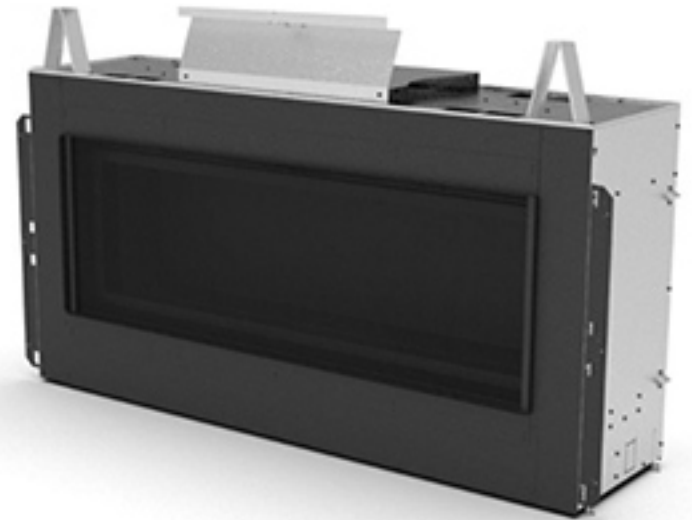

TV Pocket

- Fireboard nail flange removed allows for a lower pocket height