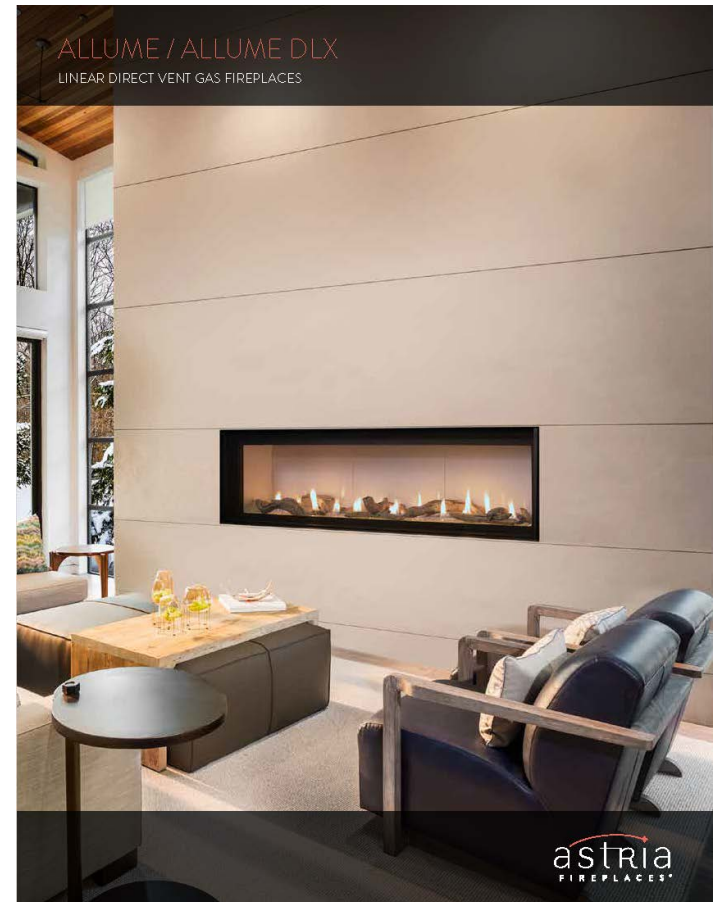

- Allume Series Brochure
- Smart Sheets
- Updated Websites
- Online Burn Videos
- Training Presentation
- Launch Announcement