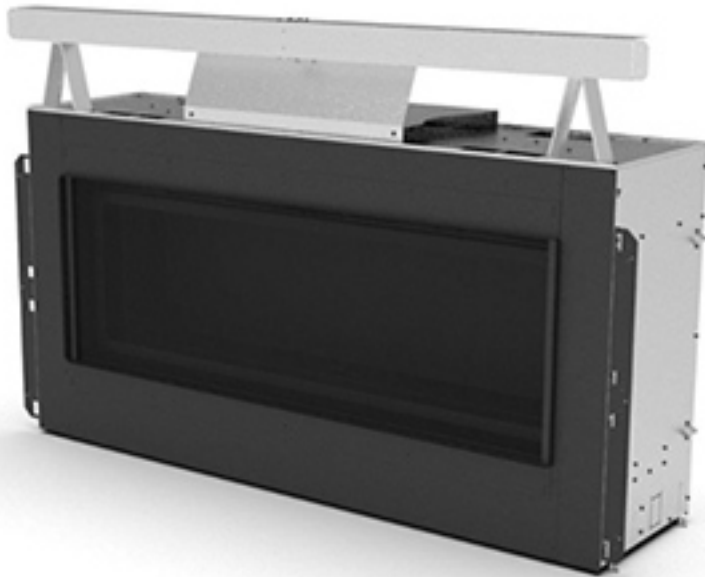

72" & 84" models bring all the stylish features & options that make the 60" great, allowing for ultimate versatility.

- Tall 16" Glass
- Multiple interior options to customize the look
- Quick & simple glass door & barrier installation
- 6DVL venting system
- Reduced minimum ceiling & vent height
- Straight forward See-Thru Kit installation
- Impressive dual blowers

1. Standard stick framing
2. Unit slides straight back in framing for easy install
3. Built in tile stops
4. Includes full non-combustible board facing
5. Removable bottom panel for valve and blower access
6. IHP 6DVL Venting System
7. HeatFlo heat management system

Adding an optional HeatFlo kit is required if a TV is to be installed above the fireplace

- Min. 12” between fireplace & TV
- No mantle required
- Flush mount or TV pocket both supported

HeatFlo framing configurations for flush wall or TV pocket

Flush Wall

- Standard top Stand-off configuration

TV Pocket

- Fireboard nail flange removed allows for a lower pocket height

Allume models - Optional premium dual blower system with 300 CFM and quiet operation