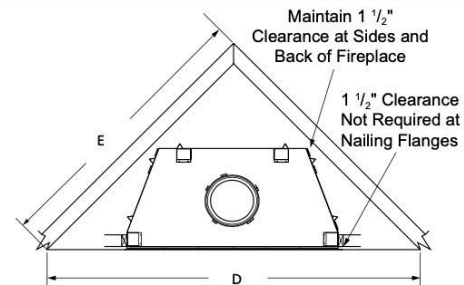

- Available in a 48" wide and 42" tall opening to provide an exceptional view of the fire
- Flush hearth floor design (hearth spacer required for combustible floor installations)
- Massive smoke dome with no visible smoke shelf for reliable operation
- Fully insulated firebox for increased performance in colder climates
- Mosaic Masonry Firebrick available in a split herringbone pattern and variety of colors (one required)
- Heavy duty steel grate with rugged forged andirons
- Easy access damper control
- Includes mesh fire screens
- Optional glass door available in black trim finish for improved safety
- Dual (left hand/right hand) outside air kits available for maximum performance
- Durable textured powder coat finish
- Uses IHP 12 DM (1700°) double wall air cooled wood burning chimney
- Uses IHP 12 HT (2100°) heavy gauge double wall air cooled wood burning chimney, recommended for cold climates (required for Canada)
- 20 Year Limited Warranty

APPLIANCE SPECIFICATIONS

WRT8048

F	48"
G	60-5/8"
H	42-3/8"
I	30"
J	42"
K	65-3/4"
L	76-1/4" * includes hearth spacer

FLAT WALL FRAMING SPECIFICATIONS

WRT8048

A	76-3/8" with hearth spacers	71-1/2" with no spacers
B	60-7/8"	
C	31-5/8"	

CORNER FRAMING SPECIFICATIONS

WRT8048

D	107-3/8"
E	78-7/8"

Mosaic Masonry liners are constructed with true kiln-fired firebricks and mortared joints for a classic masonry fireplace appearance.

Available in a full range of colors