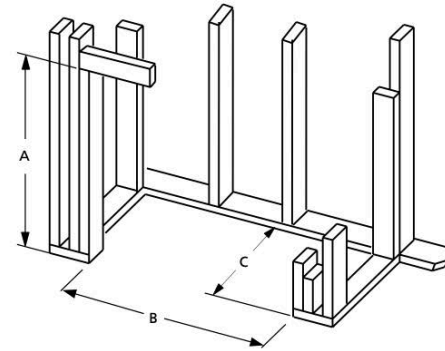

- Available in a 48" wide and 42" tall opening to provide an exceptional view of the fire
- Flush hearth floor design (hearth spacer required for combustible floor installations)
- Massive smoke dome with no visible smoke shelf for reliable operation
- Fully insulated firebox for increased performance in colder climates
- Mosaic Masonry Firebrick available in a split herringbone pattern and variety of colors (one required)
- Heavy duty steel grate with rugged forged andirons
- Easy access damper control
- Includes mesh fire screens
- Optional glass door available in black trim finish for improved safety
- Dual (left hand/right hand) outside air kits available for maximum performance
- Durable textured powder coat finish
- Uses IHP 12 DM (1700°) double wall air cooled wood burning chimney
- Uses IHP 12 HT (2100°) heavy gauge double wall air cooled wood burning chimney, recommended for cold climates (required for Canada)
- 20 Year Limited Warranty

APPLIANCE SPECIFICATIONS

WRT8048

F	48"
G	60-5/8"
H	42-3/8"
I	30"
J	42"
K	65-3/4"
L	76-1/4" * includes hearth spacer

FLAT WALL FRAMING SPECIFICATIONS

WRT8048

A	76-3/8" with hearth spacers	71-1/2" with no spacers
B	60-7/8"	
C	31-5/8"	

CORNER FRAMING SPECIFICATIONS

WRT8048

D	107-3/8"
E	78-7/8"

Mosaic Masonry liners are constructed with true kiln-fired firebricks and mortared joints for a classic masonry fireplace appearance.

Available in a full range of colors

Wood-Burning Fireplace - Traditional - Front Open

OVERVIEW **SPECIFICATIONS** **OPTIONS** **DOCUMENTS**

The WRT8000 is a premium wood burning fireplace that features an astounding 42" tall opening paired with a low profile, flush to hearth design. Interior liner options include a choice of Mosaic Masonry kiln-fired firebrick liners in a split herringbone pattern and a variety of designer colors. For a large classic masonry fireplace look and feel the WRT8000 is the perfect choice.