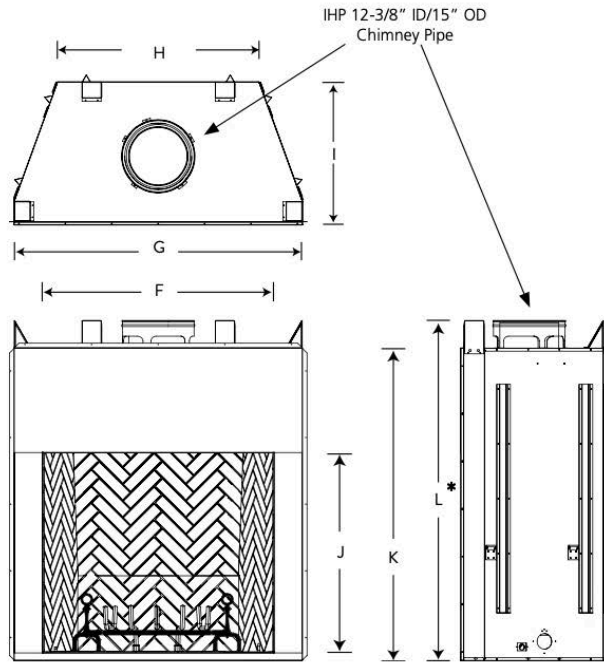

Superior
FIREPLACES®

The **WRT8000** is a premium wood burning fireplace that features an astounding 42" tall opening paired with a low profile, flush to hearth design. Interior liner options include a choice of Mosaic Masonry kiln-fired firebrick liners in a split herringbone pattern and a variety of designer colors. The **WRT8000** is the perfect choice for a large classic masonry fireplace look and feel.

- Available in a 48" wide and 42" tall opening to provide an exceptional view of the fire
- Flush hearth floor design (hearth spacer required for combustible floor installations)
- Massive smoke dome with no visible smoke shelf for reliable operation
- Fully insulated firebox for increased performance in colder climates
- Mosaic Masonry Firebrick available in a split herringbone pattern and variety of colors (one required)
- Heavy duty steel grate with rugged forged andirons
- Easy access damper control
- Includes mesh fire screens
- Optional glass door available in black trim finish for improved safety
- Dual (left hand/right hand) outside air kits available for maximum performance
- Durable textured powder coat finish
- Uses IHP 12 DM (1700°) double wall air cooled wood burning chimney
- Uses IHP 12 HT (2100°) heavy gauge double wall air cooled wood burning chimney, recommended for cold climates (required for Canada)
- 20 Year Limited Warranty

APPLIANCE SPECIFICATIONS

WRT8048

F	48"
G	60-5/8"
H	42-3/8"
I	30"
J	42"
K	65-3/4"
L	76-1/4" * includes hearth spacer

FLAT WALL FRAMING SPECIFICATIONS

WRT8048

A	76-3/8" with hearth spacers	71-1/2" with no spacers
B	60-7/8"	
C	31-5/8"	

CORNER FRAMING SPECIFICATIONS

WRT8048

D	107-3/8"
E	78-7/8"

Mosaic Masonry liners are constructed with true kiln-fired firebricks and mortared joints for a classic masonry fireplace appearance.

Available in a full range of colors