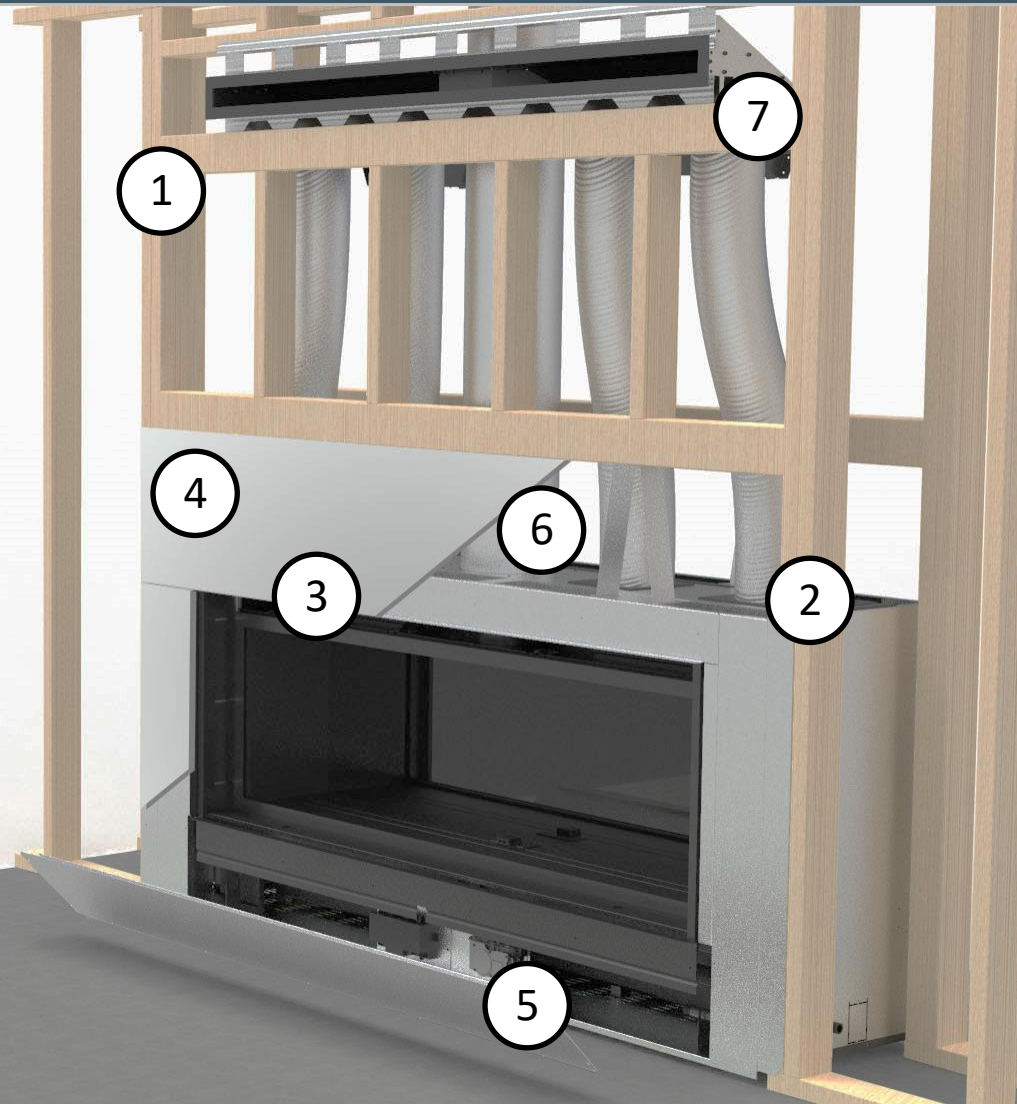

72" & 84" models bring all the stylish features & options that make the 60" great, allowing for ultimate versatility.

- Tall 16" Glass
- Multiple interior options to customize the look
- Quick & simple glass door & barrier installation
- 6DVL venting system
- Reduced minimum ceiling & vent height
- Straight forward See-Thru Kit installation
- Impressive dual blowers

1. Standard stick framing
2. Unit slides straight back in framing for easy install
3. Built in tile stops
4. Includes full non-combustible board facing
5. Removable bottom panel for valve and blower access
6. IHP 6DVL Venting System
7. HeatFlo heat management system

Adding an optional HeatFlo kit is required if a TV is to be installed above the fireplace

- Min. 12” between fireplace & TV
- No mantle required
- Flush mount or TV pocket both supported