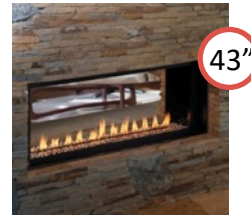

VRL4543
See-Through