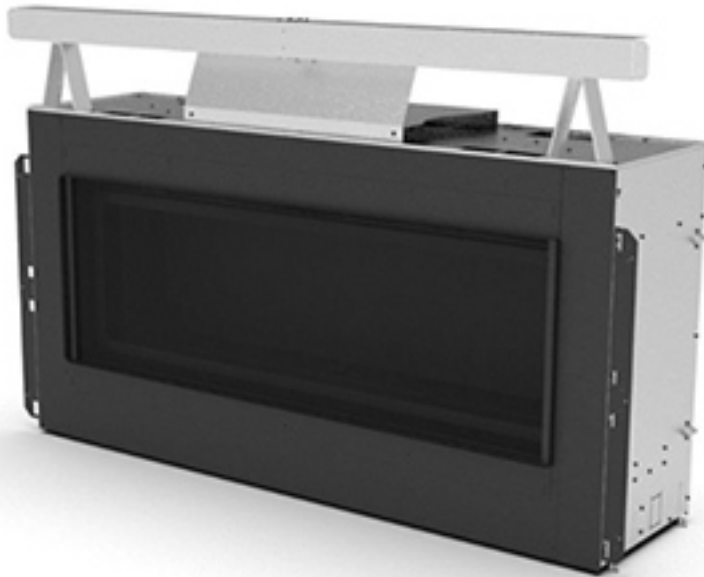

HeatFlo framing configurations for flush wall or TV pocket

Flush Wall

- Standard top Stand-off configuration