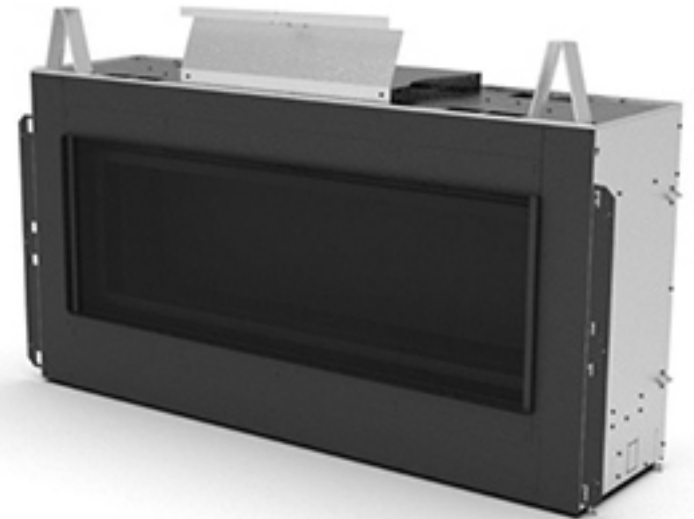

Adding an optional HeatFlo kit is required if a TV is to be installed above the fireplace

- Min. 12” between fireplace & TV
- No mantle required
- Flush mount or TV pocket both supported

### Flush Wall

- Standard top Stand-off configuration