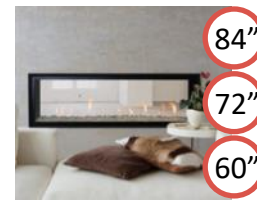

DRL6000
See-Through