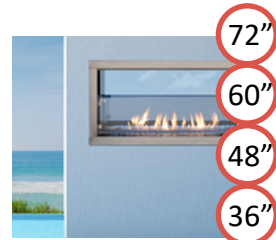

VRE4543  
See-Through

VRL4543  
See-Through

DRL6000  
See-Through

DRL4000  
See-Through

Full line of linear fireplaces offers a solution for every customer

VRE4600  
Series

VRE4600  
Series  
See-Through