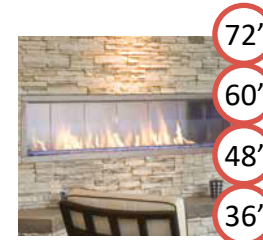

VRE4543  
See-Through

VRL4543  
See-Through

DRL6000  
See-Through

DRL4000  
See-Through

Full line of linear fireplaces offers a solution for every customer

VRE4600  
Series

VRE4600  
Series  
See-Through