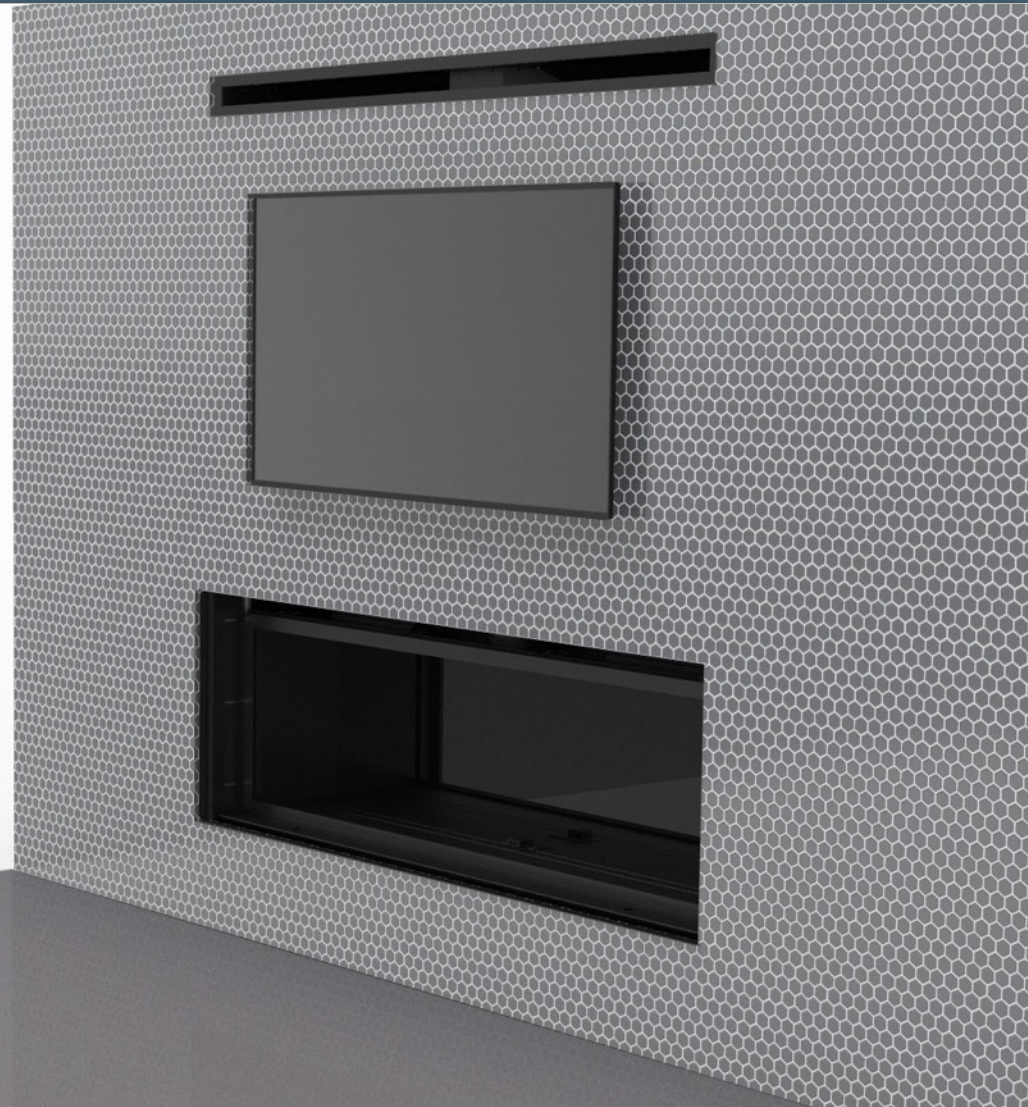

1. Standard stick framing
2. Unit slides straight back in framing for easy install
3. Built in tile stops
4. Includes full non-combustible board facing
5. Removable bottom panel for valve and blower access
6. IHP 6DVL Venting System
7. HeatFlo heat management system

Adding an optional HeatFlo kit is required if a TV is to be installed above the fireplace

- Min. 12” between fireplace & TV
- No mantle required
- Flush mount or TV pocket both supported

## HeatFlo framing configurations for flush wall or TV pocket