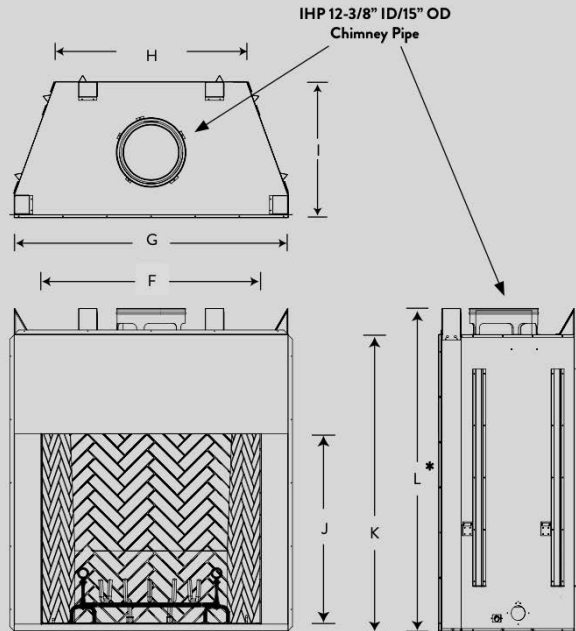

astria
FIREPLACES®

The **Citadel** is a premium wood burning fireplace that features an astounding 42" tall opening paired with a low profile, flush to hearth design. Interior liner options include a choice of Mosaic Masonry kiln-fired firebrick liners in a split herringbone pattern and a variety of designer colors. The **Citadel** is the perfect choice for a large classic masonry fireplace look and feel.

- Available in a 48" wide and 42" tall opening to provide an exceptional view of the fire
- Flush hearth floor design (hearth spacer required for combustible floor installations)
- Massive smoke dome with no visible smoke shelf for reliable operation
- Fully insulated firebox for increased performance in colder climates
- Mosaic Masonry Firebrick available in a split herringbone pattern and variety of colors (one required)
- Heavy duty steel grate with rugged forged andirons
- Easy access damper control
- Includes mesh fire screens
- Optional glass door available in black trim finish for improved safety
- Dual (left hand/right hand) outside air kits available for maximum performance
- Durable textured powder coat finish
- Uses IHP 12 DM (1700°) double wall air cooled wood burning chimney
- Uses IHP 12 HT (2100°) heavy gauge double wall air cooled wood burning chimney, recommended for cold climates (required for Canada)
- 20 Year Limited Warranty

CITADEL 48

F	48"
G	60-5/8"
H	42-3/8"
I	30"
J	42"
K	65-3/4"
L	71-1/2" * Add 4-3/4" for hearth spacer on combustible floors

CITADEL 48

A	76-3/8" with hearth spacers	71-1/2" with no spacers
B	60-7/8"	
C	31-5/8"	

CORNER FRAMING SPECIFICATIONS

CITADEL 48

D	107-5/16"
E	78-7/8"

Mosaic Masonry liners are constructed with true kiln-fired firebricks and mortared joints for a classic masonry fireplace appearance.

Available in a full range of colors