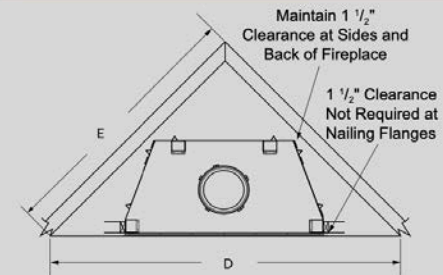

- Available in a 48" wide and 42" tall opening to provide an exceptional view of the fire
- Flush hearth floor design (hearth spacer required for combustible floor installations)
- Massive smoke dome with no visible smoke shelf for reliable operation
- Fully insulated firebox for increased performance in colder climates
- Mosaic Masonry Firebrick available in a split herringbone pattern and variety of colors (one required)
- Heavy duty steel grate with rugged forged andirons
- Easy access damper control
- Includes mesh fire screens
- Optional glass door available in black trim finish for improved safety
- Dual (left hand/right hand) outside air kits available for maximum performance
- Durable textured powder coat finish
- Uses IHP 12 DM (1700°) double wall air cooled wood burning chimney
- Uses IHP 12 HT (2100°) heavy gauge double wall air cooled wood burning chimney, recommended for cold climates (required for Canada)
- 20 Year Limited Warranty

CITADEL 48

F	48"
G	60-5/8"
H	42-3/8"
I	30"
J	42"
K	65-3/4"
L	71-1/2" * Add 4-3/4" for hearth spacer on combustible floors

CITADEL 48

A	76-3/8" with hearth spacers	71-1/2" with no spacers
B	60-7/8"	
C	31-5/8"	

CORNER FRAMING SPECIFICATIONS

CITADEL 48

D	107-5/16"
E	78-7/8"

Mosaic Masonry liners are constructed with true kiln-fired firebricks and mortared joints for a classic masonry fireplace appearance.

Available in a full range of colors