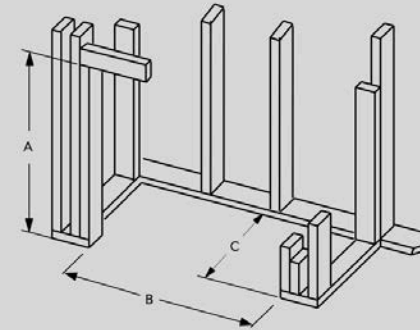

CITADEL 48

A	76-3/8" with hearth spacers	71-1/2" with no spacers
B	60-7/8"	
C	31-5/8"